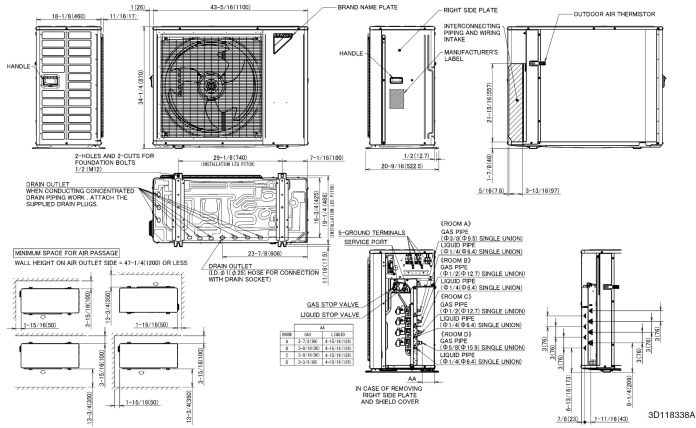

ELECTRICAL			PIPING			
Power Supply (V/Hz/Ph): *See Engineering Manuals for other voltages.	*208-230 / 60 / 1		Max. System Piping Length: (feet):	230	Gas Conn. (inch):	3/8
System MCA: (Min.circuit amps)	30.2		Max. Interunit Piping Length: (feet):	New Attribute	Liquid Conn. (inch):	1/4
System MFA: (Max.fuse amps)	35.0		Max. Height Difference IDU to ODU (feet):	49.25	Drain Conn. (inch):	
Compressor RLA: (Rated load amps)	27.0		Max. Height Difference IDU to IDU (feet):	98		
Outdoor fan motor FLA: (Full load amps)	0.8		Refrigerant Pre-Charged Pipe Length (ft):	131.2		
Outdoor fan motor W: (Rated output watts)	FanMotorOutput?					

Submittal Data Sheet

AURORA 4 port hp, ductless od 3 Ton

4MXL36WVJU9

DIMENSIONAL DRAWING

Submittal Data Sheet

AURORA 4 port hp, ductless od 3 Ton
4MXL36WVJU9

OPTIONAL ACCESSORIES

INCLUDED	PART NUMBER	DESCRIPTION
No	DACA-WB-3	Powder-Coated Wall-Mounted Bracket
No	KKG082A41	Back protection wire net 4MXL, 5 MXS
No	KPW082A41	Air direction adjustment grille