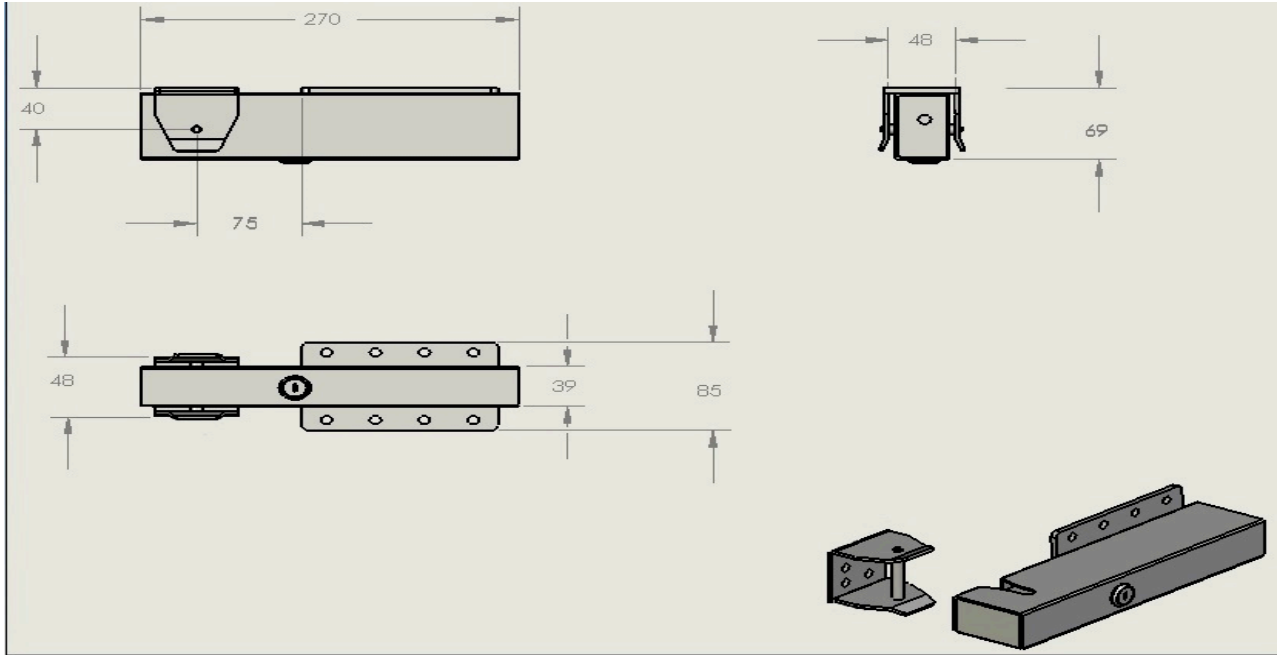

Letron Auto Gates (Aust.) Pty Ltd

A.B.N 75108816744

Letron Farm Lock

Note: The gate fitted with the lock must be connected to the gate which open first and close last

Dimension of the Electric Lock

Wiring Diagram of the Lock