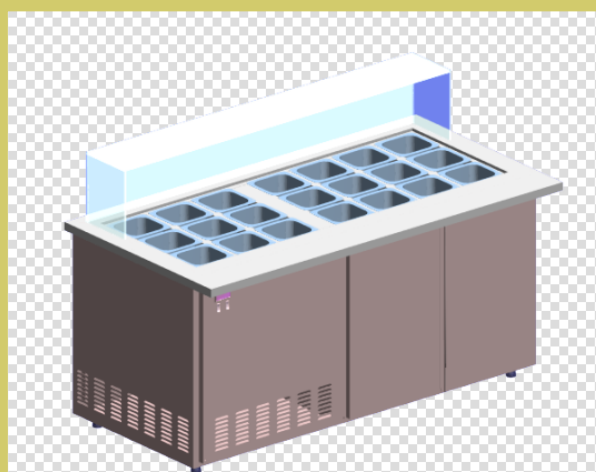

International Department
Tel: +86-757 2381 8222
Fax: +86-757 2330 1266
Mobile: +86-1382 552 5618
E-mail: sales@huasheng-factory.com

Custom Made Equipment